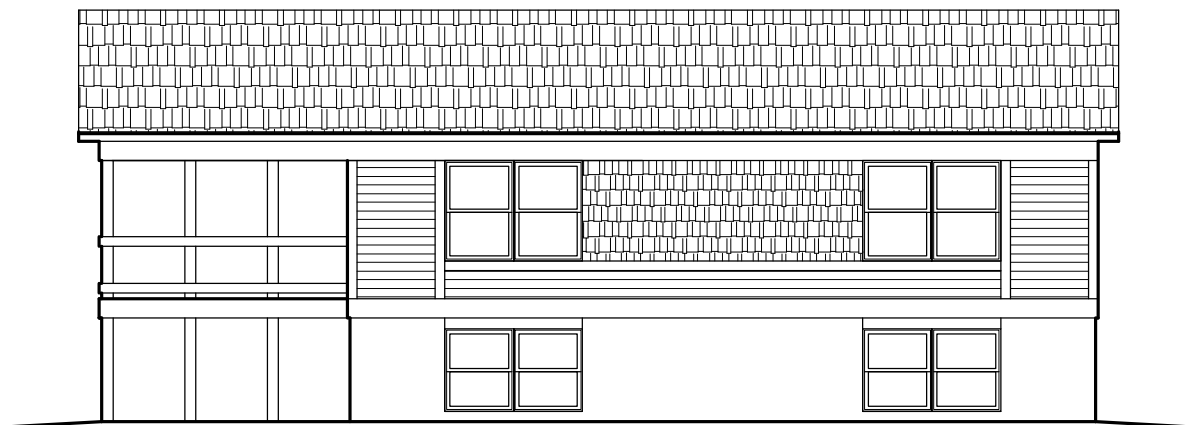

MAIN FLOOR PLAN

ENTRY/ROAD SIDE ELEVATION

LAKE SIDE ELEVATION

PROPOSED NEW HOUSE
 UNION CITY, MI
 DESIGN COPYRIGHT CORNERSTONE
 DESIGN INC, 2008

MI ACCESSIBLE HOMES &
 CORNERSTONE DESIGN INC
 734.663.7580
www.mi-accessible-homes.com