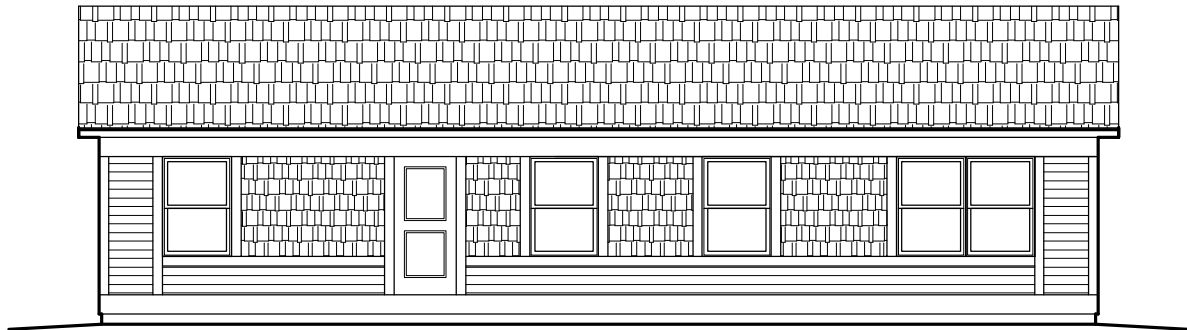

MAIN FLOOR PLAN

ENTRY/ROAD SIDE ELEVATION

LAKE SIDE ELEVATION

PROPOSED NEW HOUSE
 UNION CITY, MI
 DESIGN COPYRIGHT CORNERSTONE
 DESIGN INC, 2008

MI ACCESSIBLE HOMES &
 CORNERSTONE DESIGN INC
 734.663.7580
www.mi-accessible-homes.com